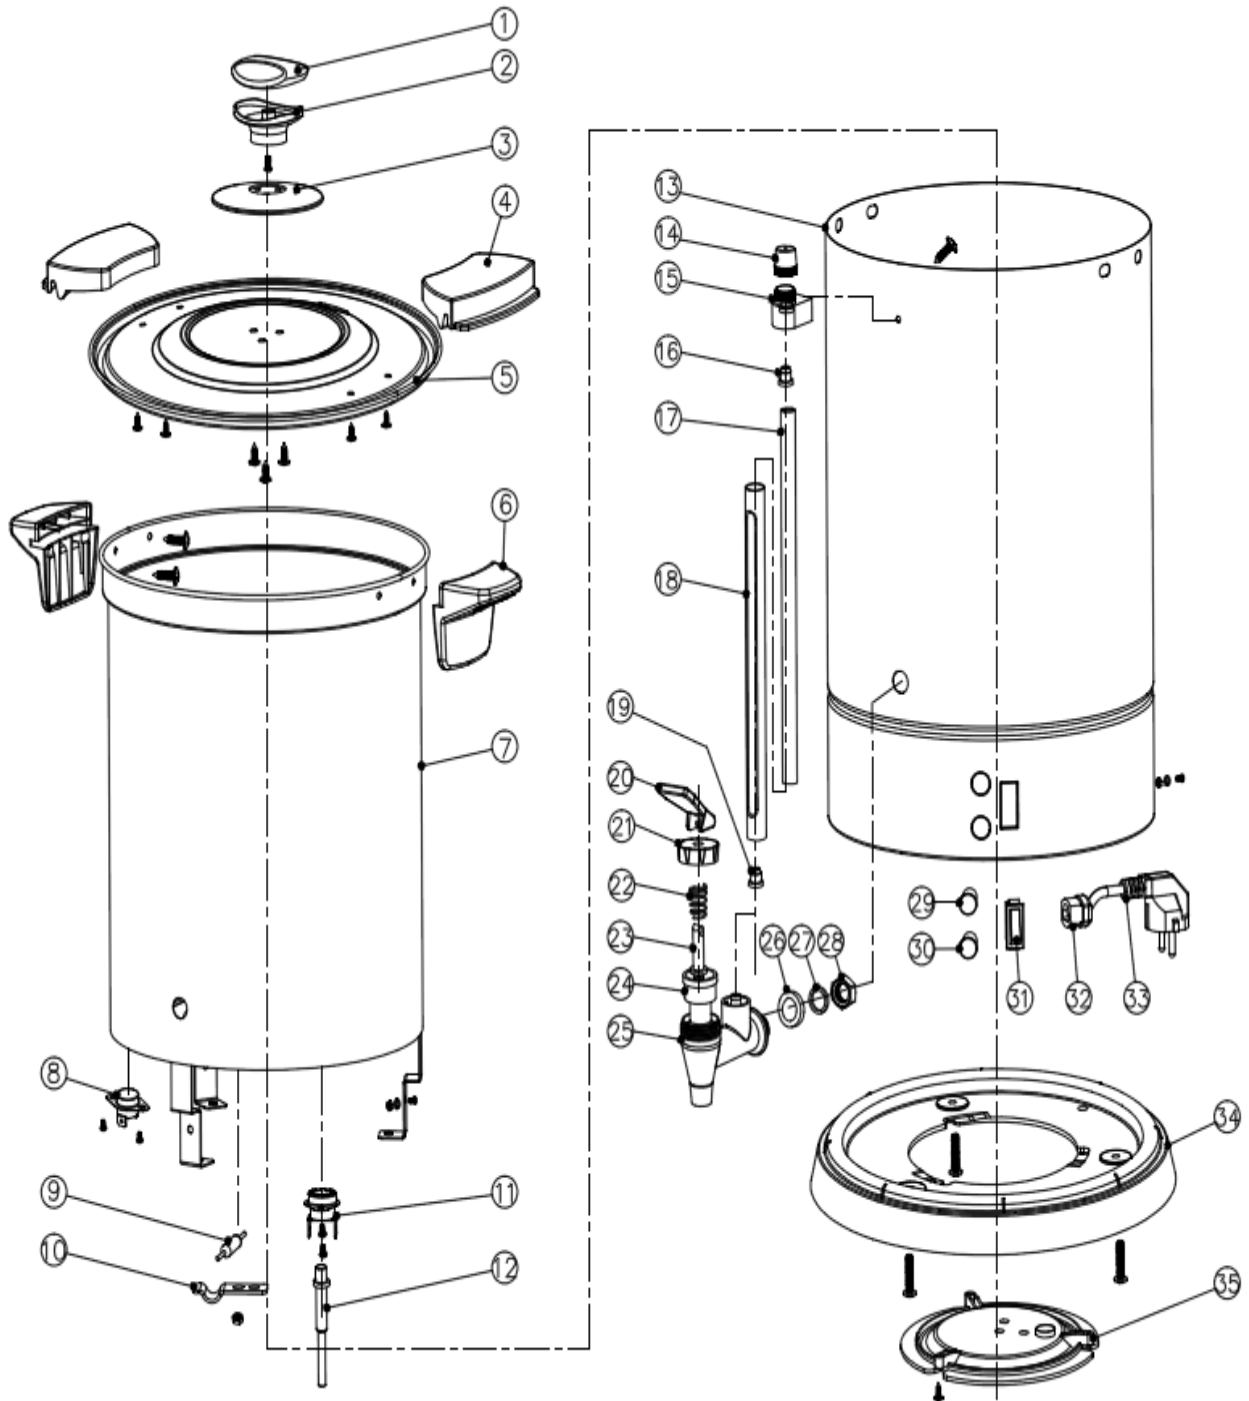

# Parts Breakdown

Model WB-CN-0049 43463

# Parts Breakdown

---

## Model WB-CN-0049 43463

Item No.	Description	Position	Item No.	Description	Position	Item No.	Description	Position
61925	Complete Lid Assembly for 43463	1 - 5	60848	Water Gauge Bracket for 43463	15	60857	Complete Nut Assembly of Tap for 43463	26 - 28
60844	Side Handle for 43463	6	60846	Water Gauge Upper Seal for 43463	16	60861	Lamp for Warming for 43463	29
60838	94°C Thermostat for 43463	8	60847	Water Gauge for 43463	17	60860	Lamp for Heating for 43463	30
60840	Fuse and Pressplate for 43463	9 - 10	60849	Water Gauge Tube for 43463	18	60862	On/Off Switch for 43463	31
60842	Anti Boil Dry Thermostat for 43463	11	61928	Water Gauge Lower Seal for 43463	19	60865	Base for 43463	34
60845	Water Gauge Nut for 43463	14	60850	Complete Tap for 43463	20 - 25	61929	Cover for Base for 43463	35